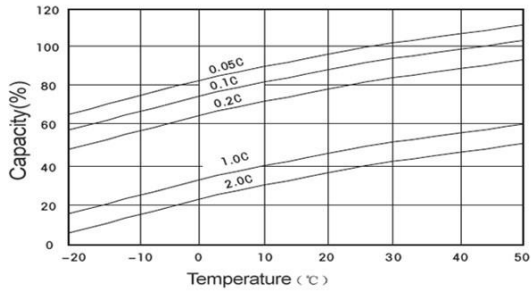

Discharge capacity Vs temperature