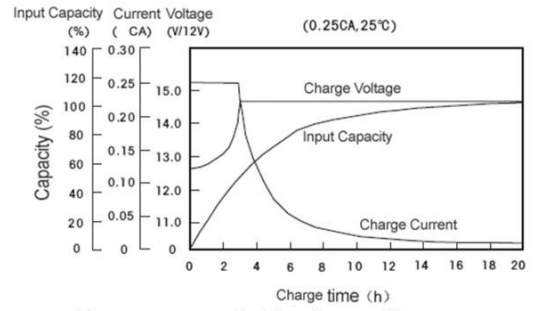

Charge capacity Vs charge time